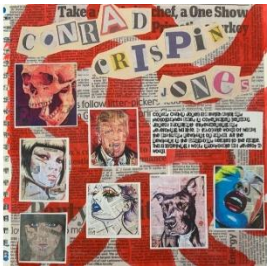

# A Level Art – Prep Work

## *Artist research*

**Task 1:** Research a theme of art you would like to study. This could be portraiture, Architecture, landscapes, natural forms etc.

**Task 2:** Look at 2 artists that you like the work of. You can research artists on Google, Pinterest, Instagram etc. Create a PowerPoint with a page for each of these. The page will contain images of their work and some information about them.

**Task 3:** Take photographs for these artists. Try to capture the same images as the artist i.e. if you're looking at a portrait artist you will take photos of faces. Add these images onto your PowerPoint.