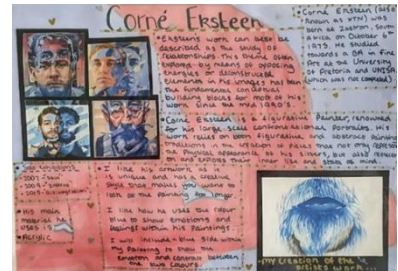

# A Level Art – Prep Work

## *Artist research*

**Task 1:** Research a theme of art you would like to study. This could be portraiture, Architecture, landscapes, natural forms etc.

**Task 2:** Look at 2 artists that you like the work of. You can research artists on Google, Pinterest, Instagram etc. Create a PowerPoint with a page for each of these. The page will contain images of their work and some information about them.

**Task 3:** Take photographs for these artists. Try to capture the same images as the artist i.e. if you're looking at a portrait artist you will take photos of faces. Add these images onto your PowerPoint.